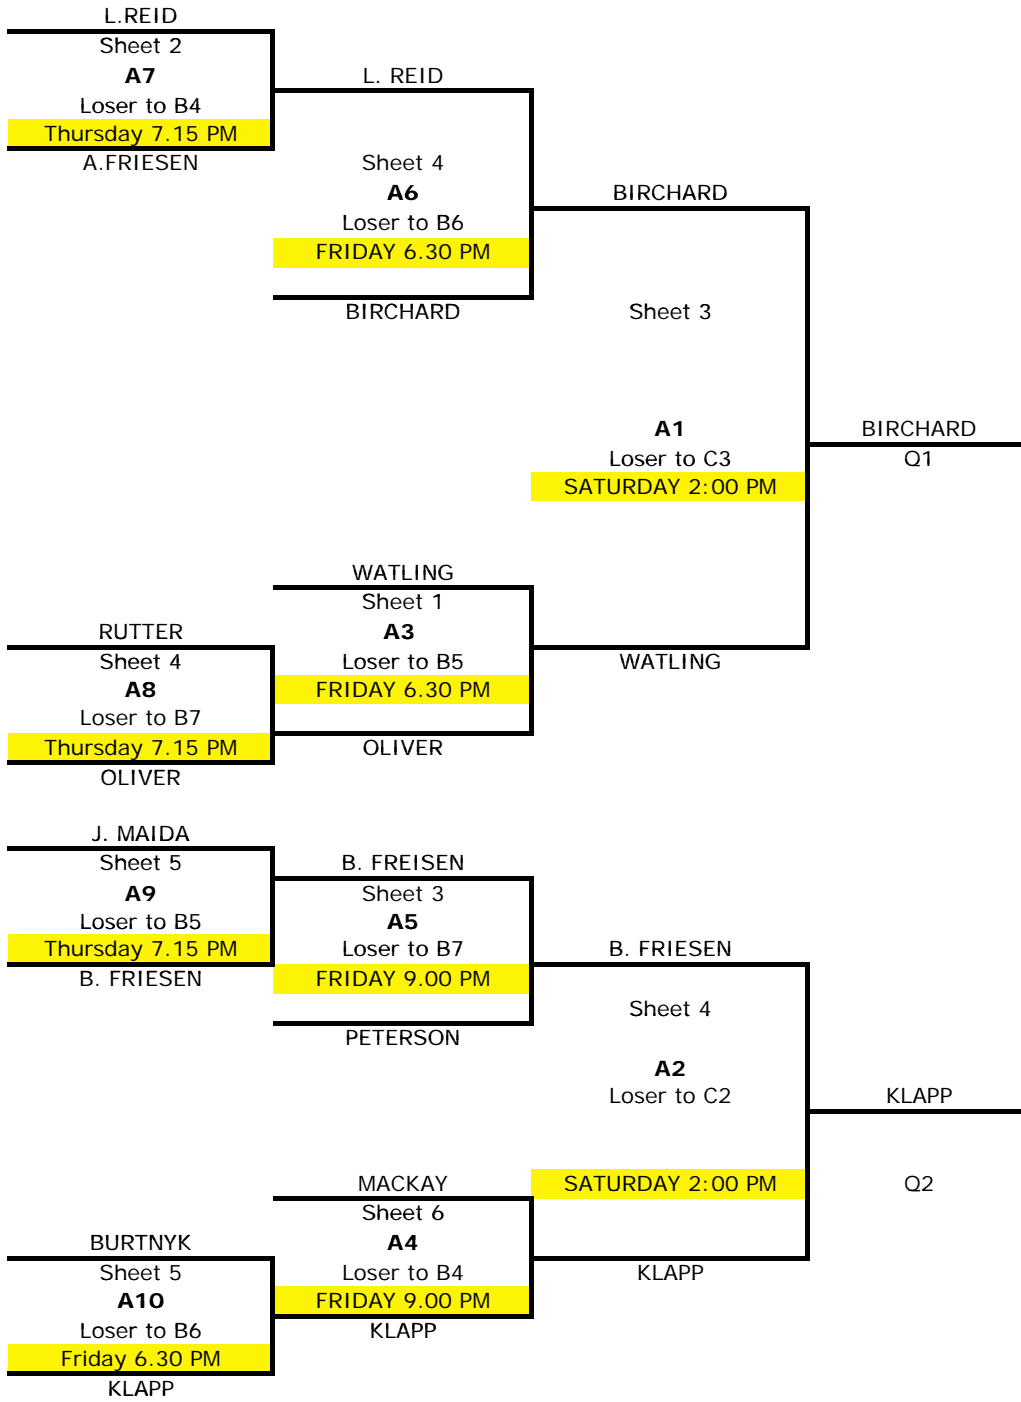

# DEER LODGE ICE BREAKER - JUNIOR WOMEN

12 Teams

## A EVENT