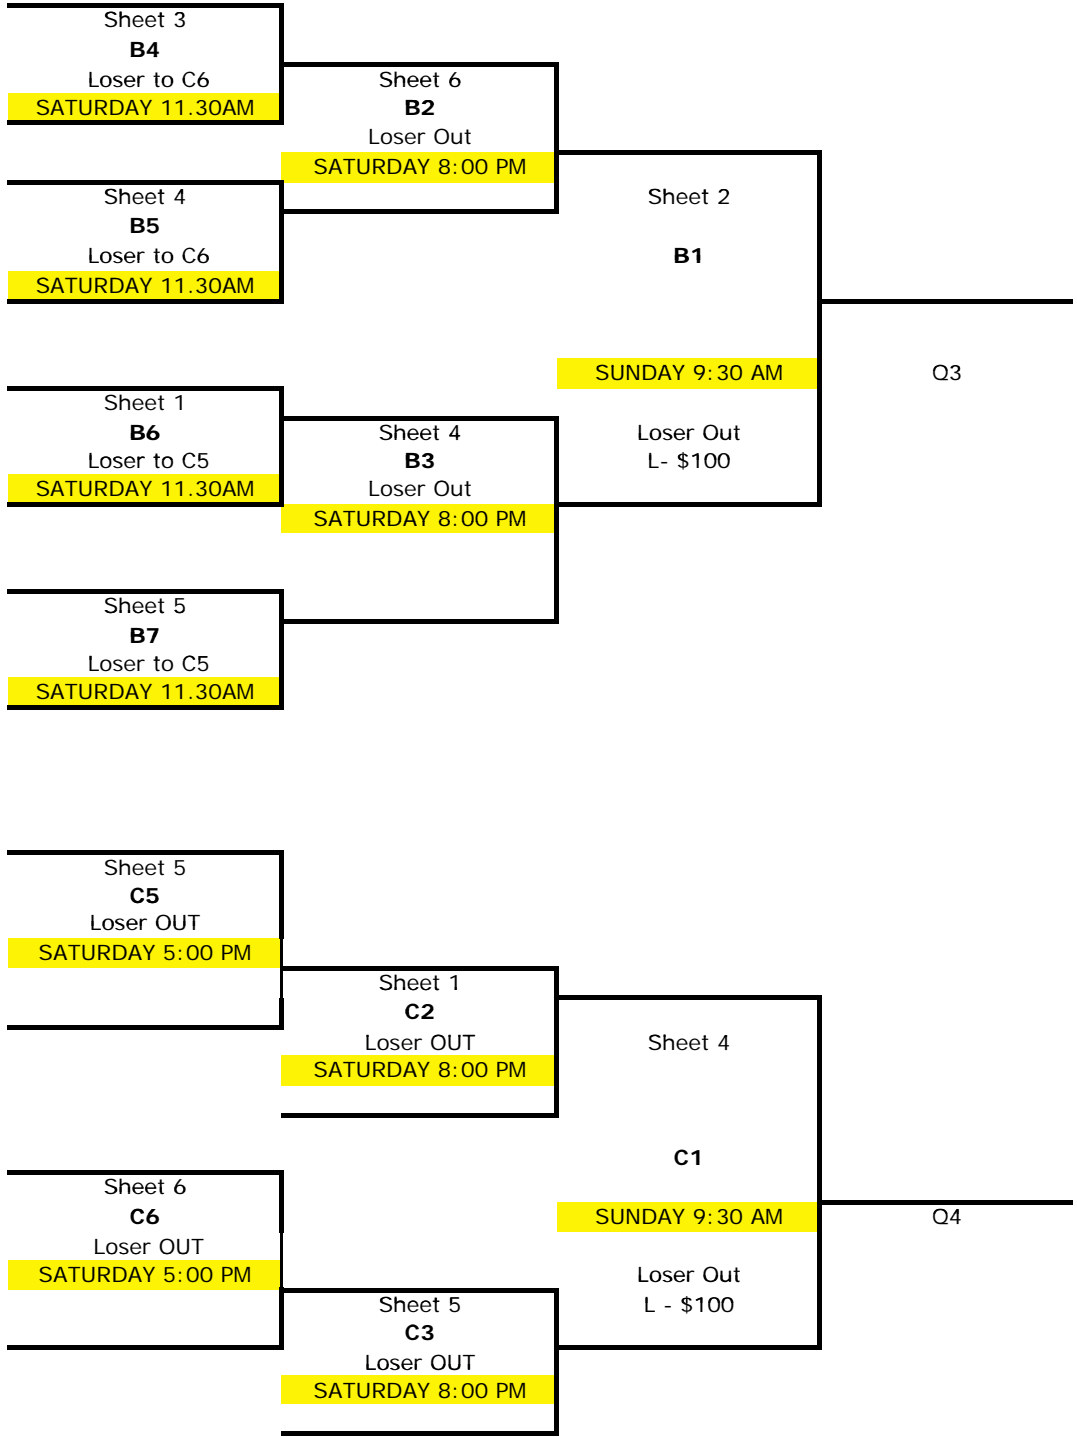

DEER LODGE ICE BREAKER - JUNIOR WOMEN

12 Teams

A EVENT

B EVENT

CHAMPIONSHIP