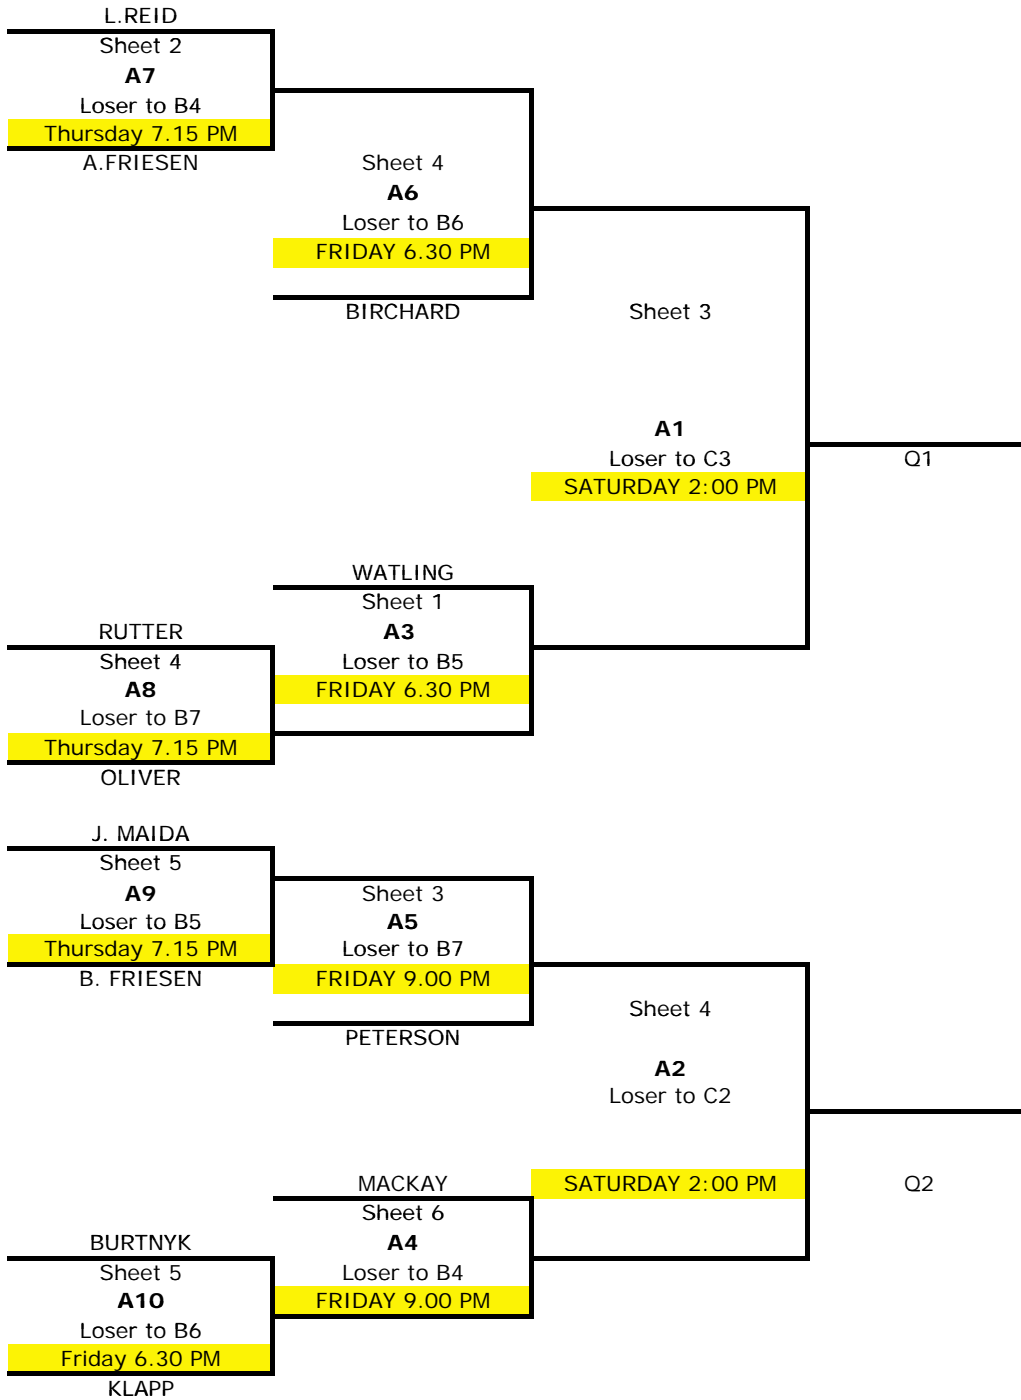

DEER LODGE ICE BREAKER - JUNIOR WOMEN

12 Teams

A EVENT

B EVENT

CHAMPIONSHIP