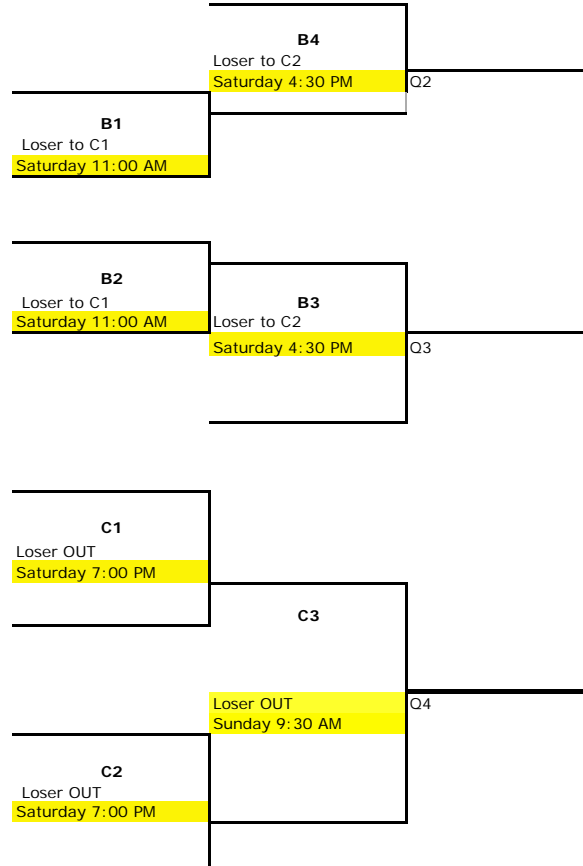

Don Baldwin Memorial MJCT - JUNIOR WOMEN

A EVENT

B EVENT

CHAMPIONSHIP