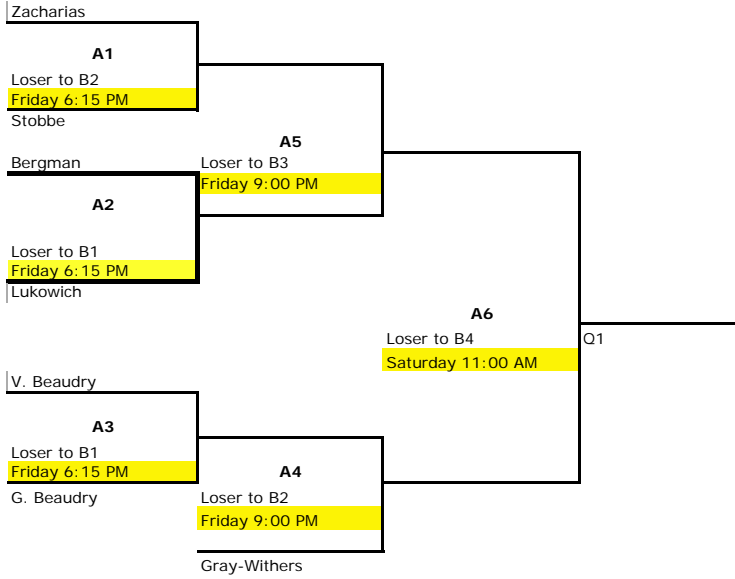

Don Baldwin Memorial MJCT - JUNIOR WOMEN

A EVENT

B EVENT

CHAMPIONSHIP