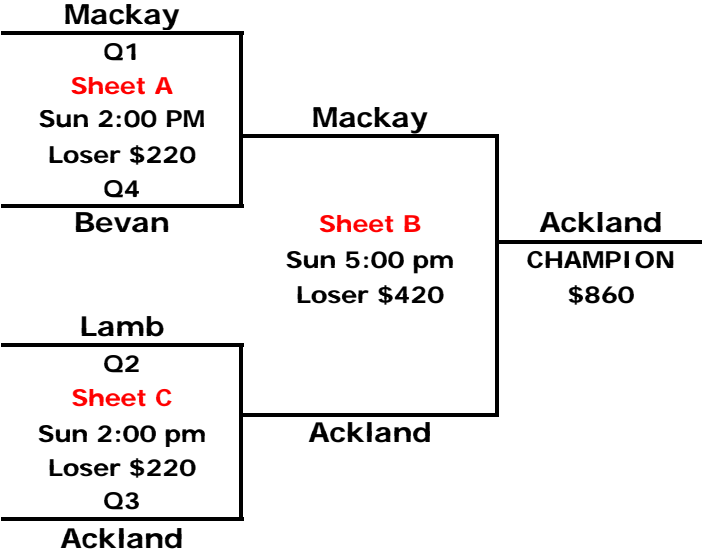

# KYLE FLETT MEMORIAL (Petersfield) JUNIOR WOMEN

**CHAMPIONSHIP - Junior Women**

# KYLE FLETT MEMORIAL (Petersfield) JUNIOR MEN

**CHAMPIONSHIP - Junior Men**