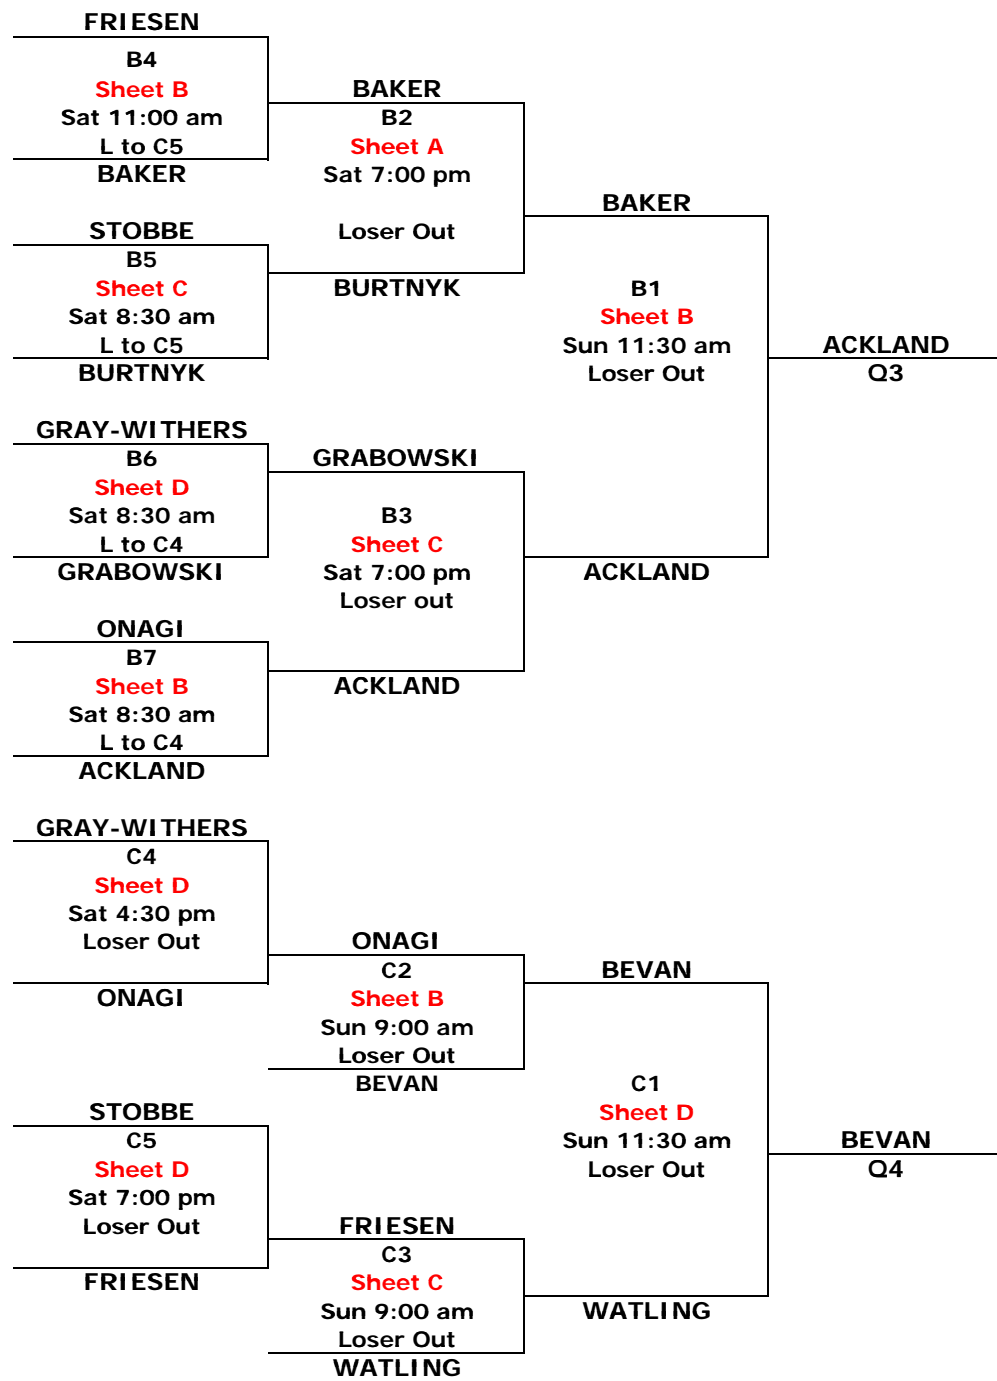

# KYLE FLETT MEMORIAL (Petersfield) JUNIOR WOMEN

**CHAMPIONSHIP - Junior Women**

# KYLE FLETT MEMORIAL (Petersfield) JUNIOR MEN

**CHAMPIONSHIP - Junior Men**