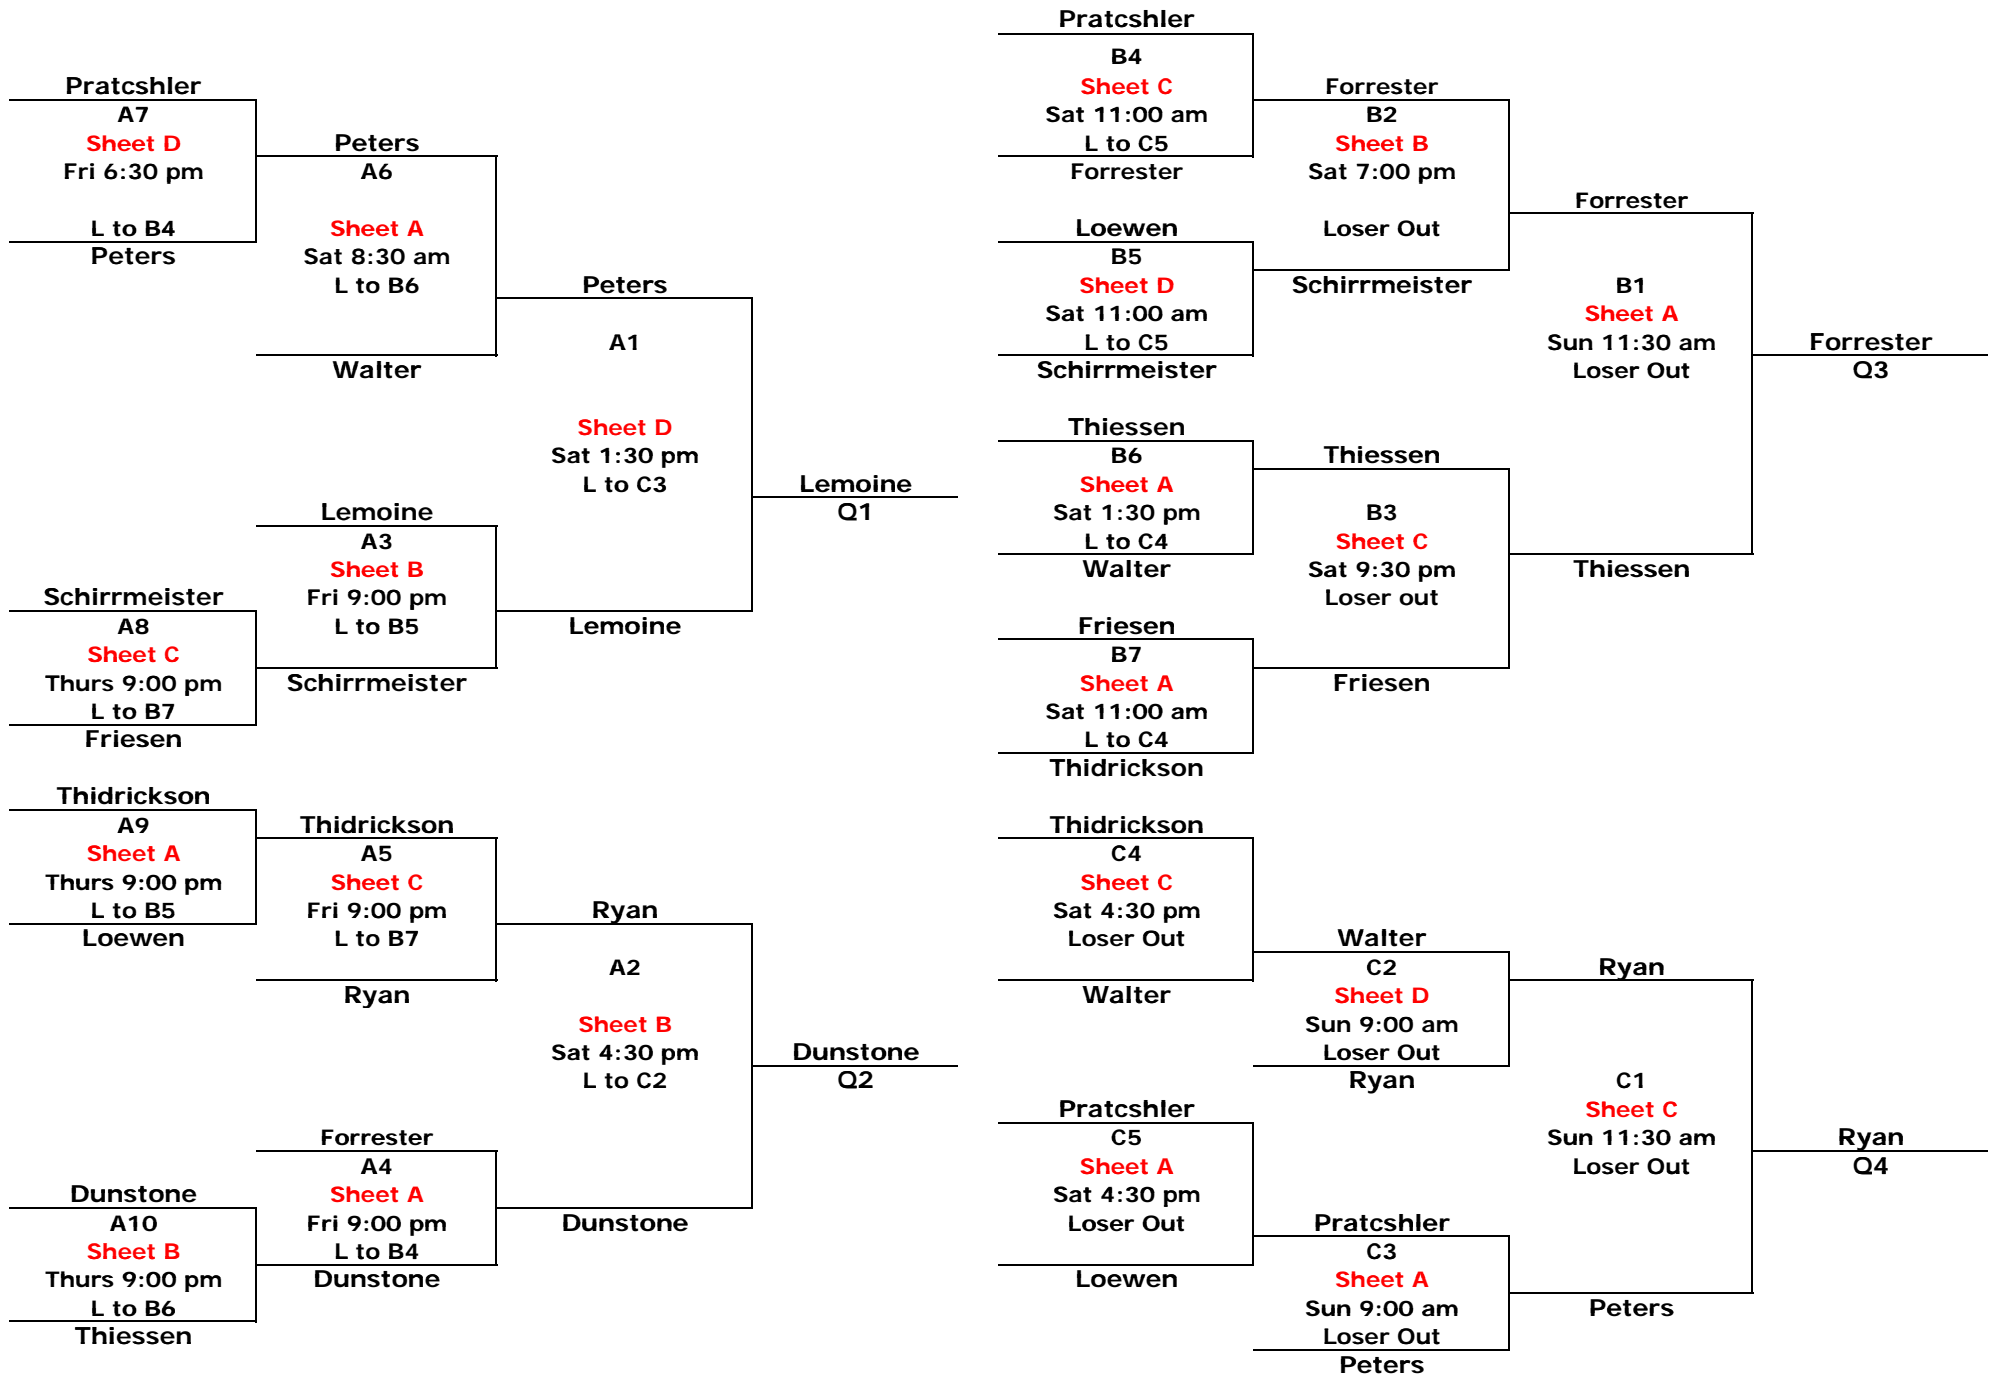

# KYLE FLETT MEMORIAL (Petersfield) JUNIOR WOMEN

**CHAMPIONSHIP - Junior Women**

# KYLE FLETT MEMORIAL (Petersfield) JUNIOR MEN

**CHAMPIONSHIP - Junior Men**