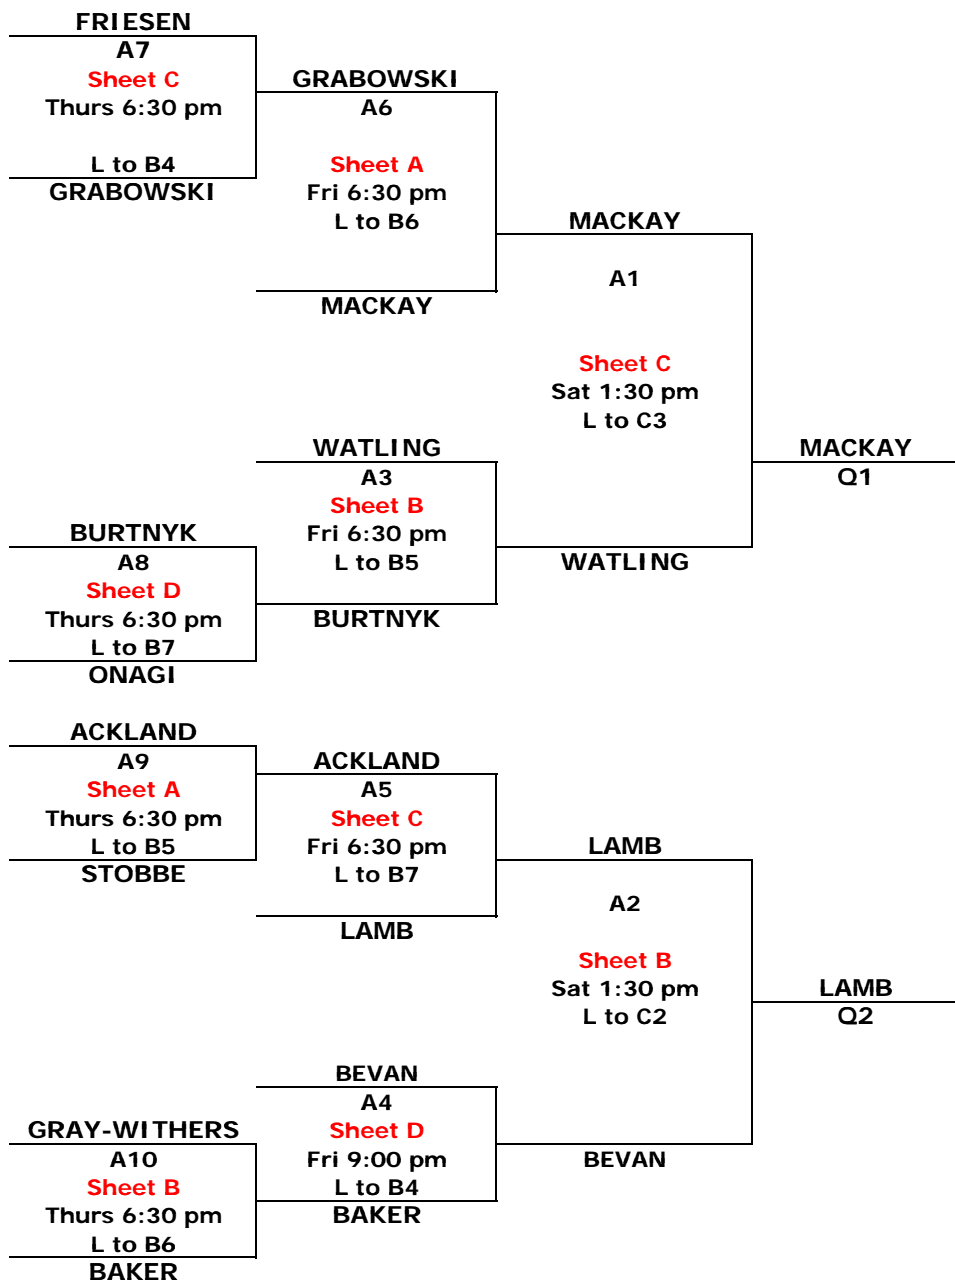

# KYLE FLETT MEMORIAL (Petersfield) JUNIOR WOMEN

**CHAMPIONSHIP - Junior Women**

# KYLE FLETT MEMORIAL (Petersfield) JUNIOR MEN

**CHAMPIONSHIP - Junior Men**