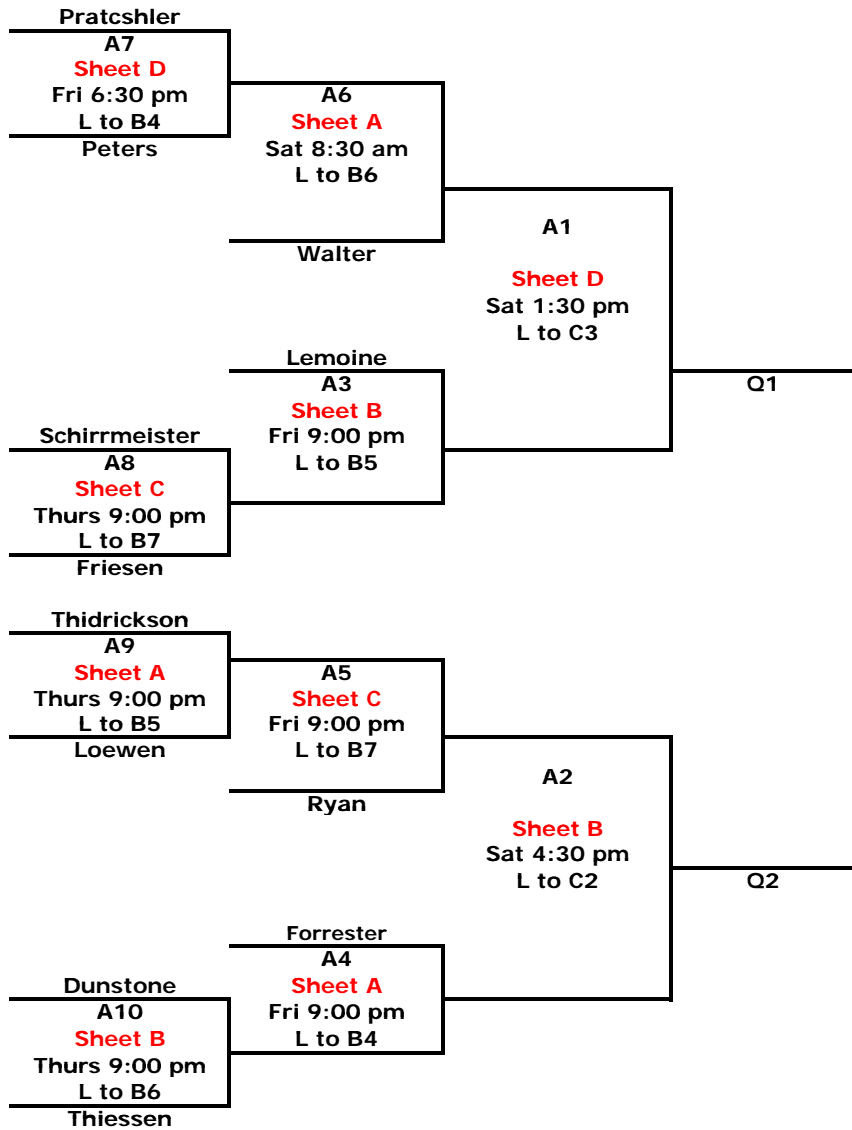

KYLE FLETT MEMORIAL (Petersfield) JUNIOR WOMEN

12 Teams

CHAMPIONSHIP - Junior Women

KYLE FLETT MEMORIAL (Petersfield) JUNIOR MEN

12 Teams

CHAMPIONSHIP - Junior Men