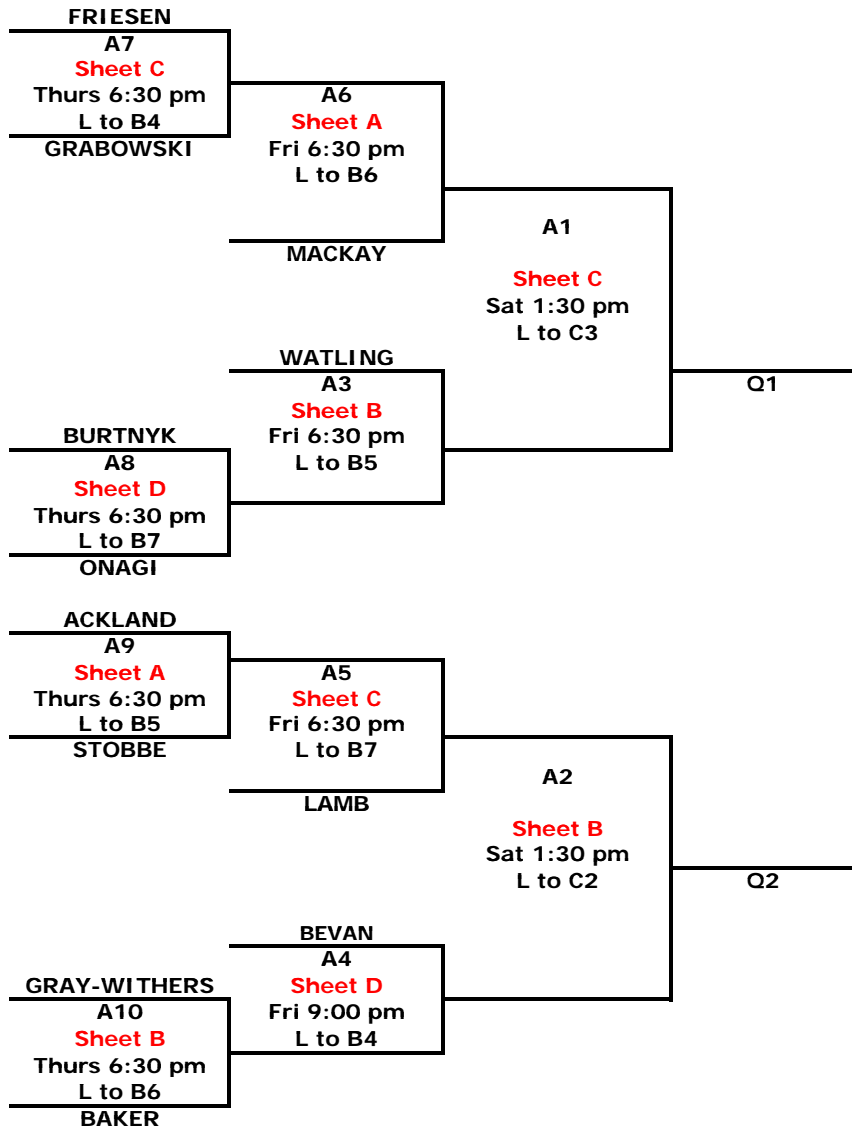

KYLE FLETT MEMORIAL (Petersfield) JUNIOR WOMEN

12 Teams

CHAMPIONSHIP - Junior Women

KYLE FLETT MEMORIAL (Petersfield) JUNIOR MEN

12 Teams

CHAMPIONSHIP - Junior Men