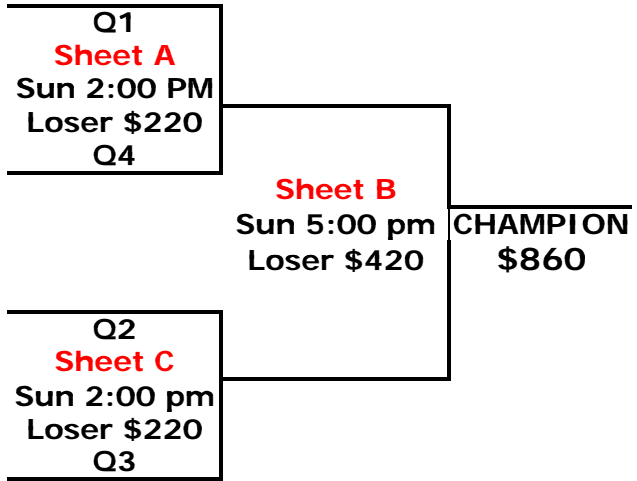

KYLE FLETT MEMORIAL (Petersfield) JUNIOR WOMEN

12 Teams

CHAMPIONSHIP - Junior Women

KYLE FLETT MEMORIAL (Petersfield) JUNIOR MEN

12 Teams

CHAMPIONSHIP - Junior Men