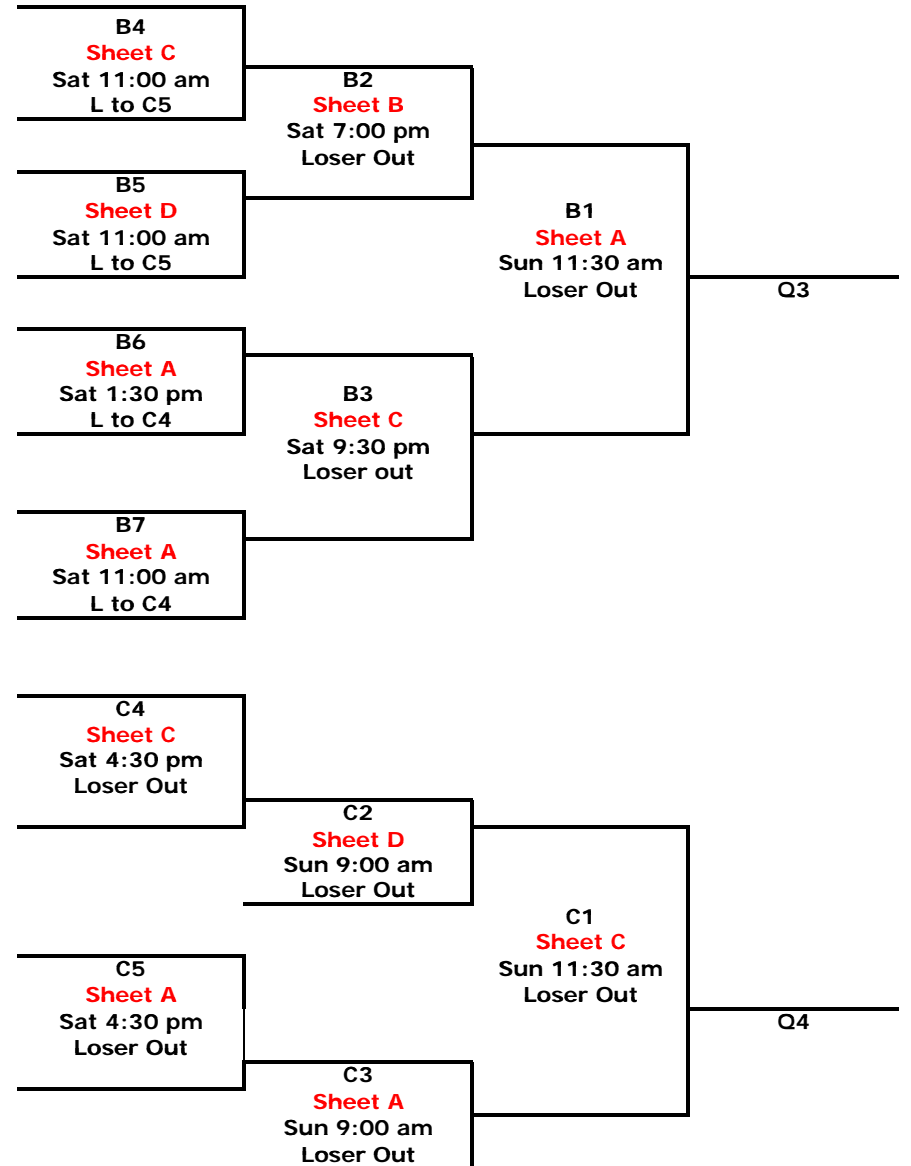

KYLE FLETT MEMORIAL (Petersfield) JUNIOR WOMEN

12 Teams

CHAMPIONSHIP - Junior Women

KYLE FLETT MEMORIAL (Petersfield) JUNIOR MEN

12 Teams

CHAMPIONSHIP - Junior Men