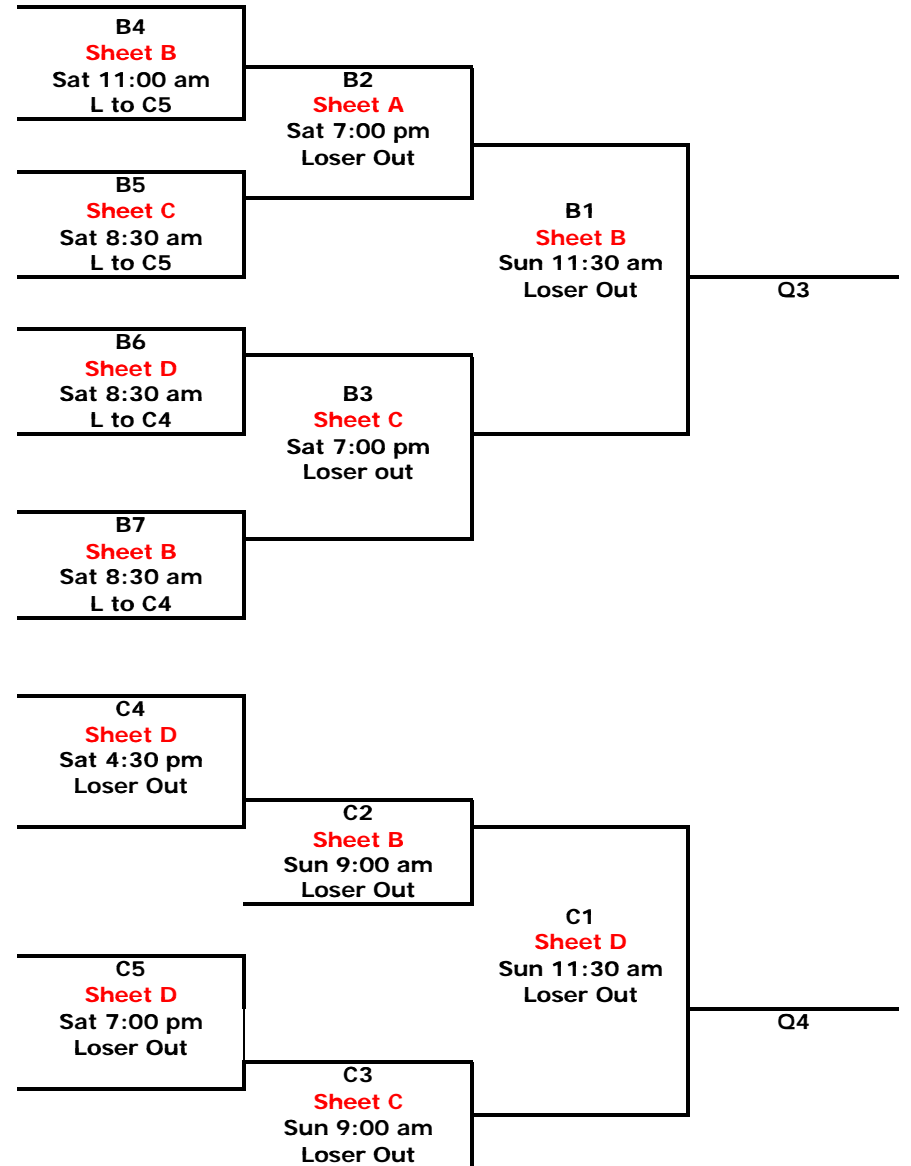

KYLE FLETT MEMORIAL (Petersfield) JUNIOR WOMEN

12 Teams

CHAMPIONSHIP - Junior Women

KYLE FLETT MEMORIAL (Petersfield) JUNIOR MEN

12 Teams

CHAMPIONSHIP - Junior Men