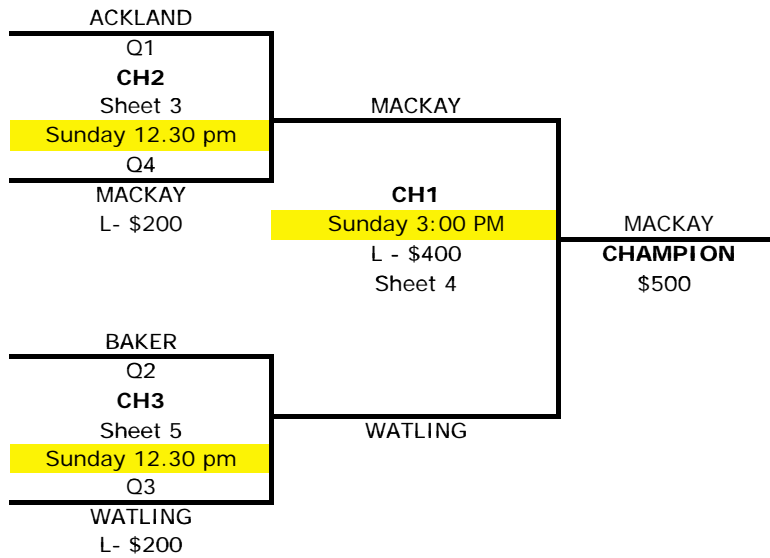

CHAMPIONSHIP