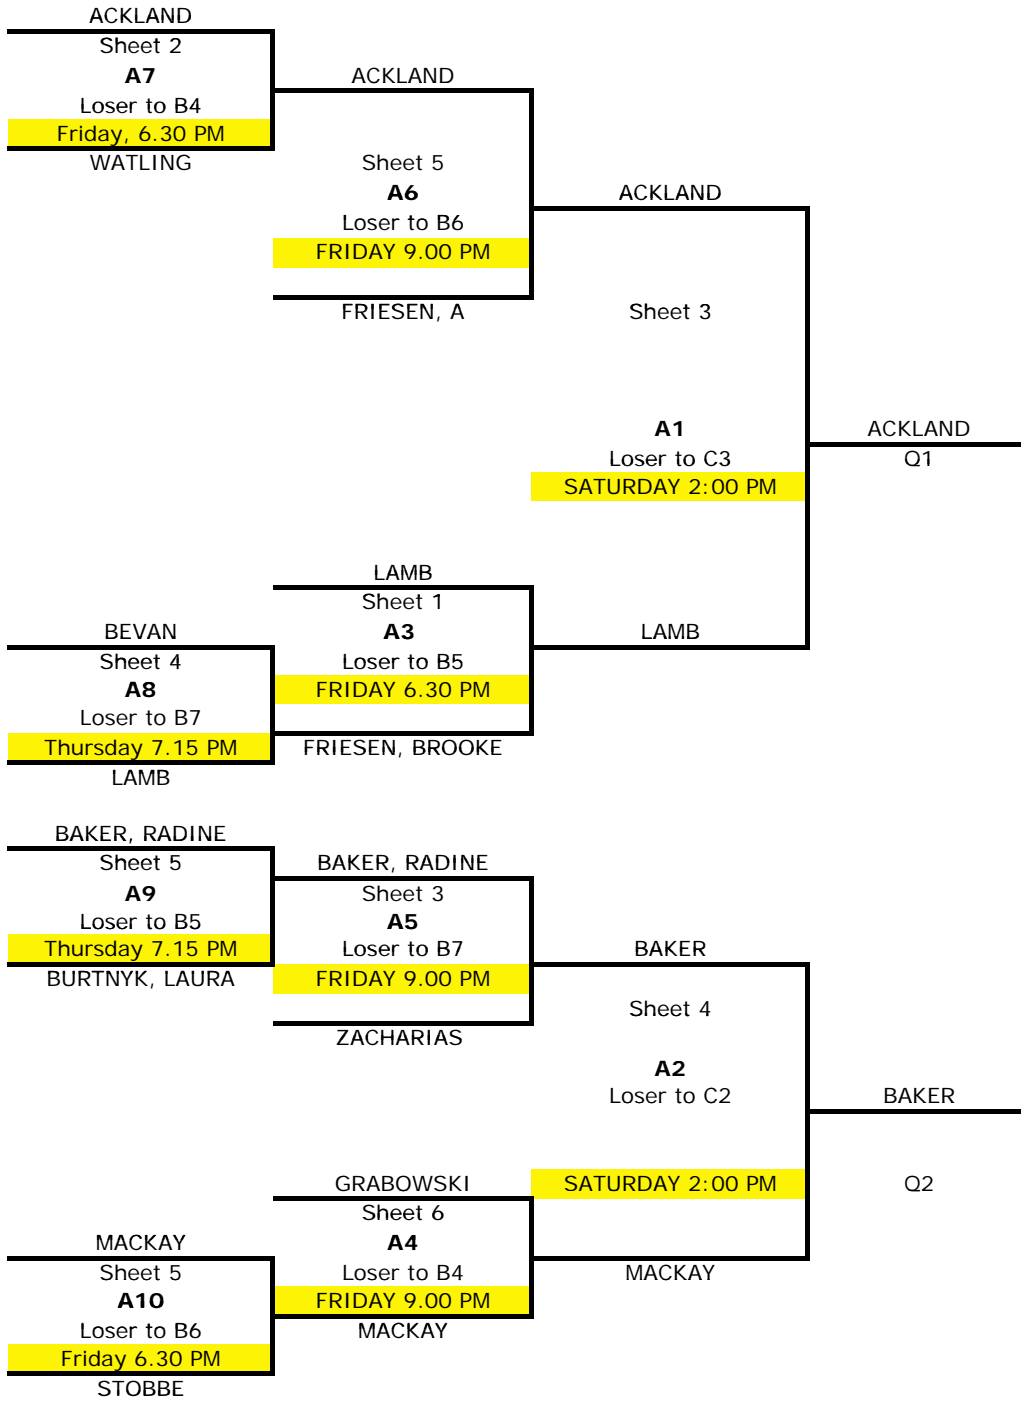

# DEER LODGE ICE BREAKER - JUNIOR WOMEN

12 Teams

## A EVENT